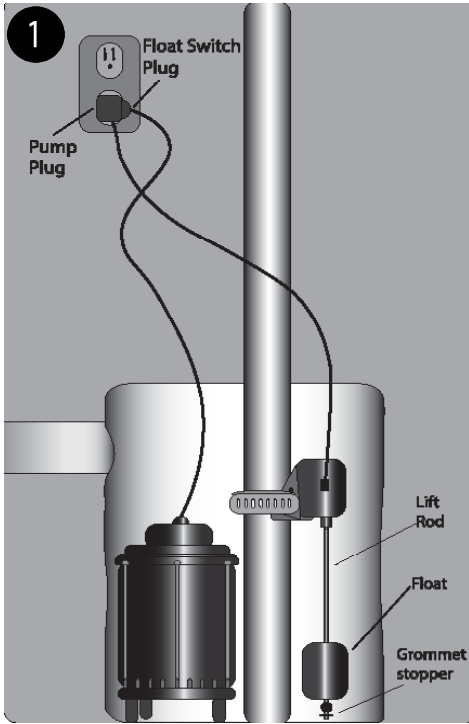

# Specifications

RVFS10 10' Power Cord  
RVFS20 20' Power Cord  
RVFS30 30' Power Cord

10 Amp @ 120 VAC  
10 Amp @ 120 VAC  
10 Amp @ 120 VAC

Rating : 10 AMP @ 120 VAC

# Installation Instructions

- 1 Locate position for float switch

- 2 Mount float switch to discharge pipe, tightening the hose clamp with a flat-head screwdriver

- 3 Fill the sump basin with water. Verify that the pump turns on and off at the desired levels.