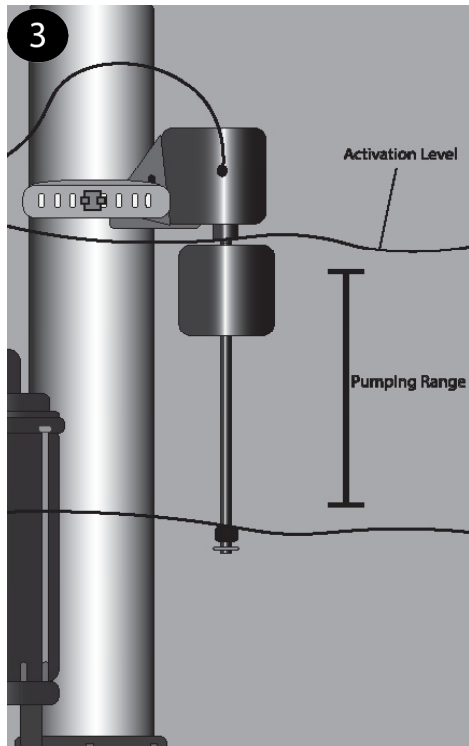

# Specifications

RVFS10 10' Power Cord  
RVFS20 20' Power Cord  
RVFS30 30' Power Cord

10 Amp @ 120 VAC  
10 Amp @ 120 VAC  
10 Amp @ 120 VAC

Rating : 10 AMP @ 120 VAC

# Installation Instructions

- 1 Locate position for float switch

- 2 Mount float switch to discharge pipe, tightening the hose clamp with a flat-head screwdriver

- 3 Fill the sump basin with water. Verify that the pump turns on and off at the desired levels.